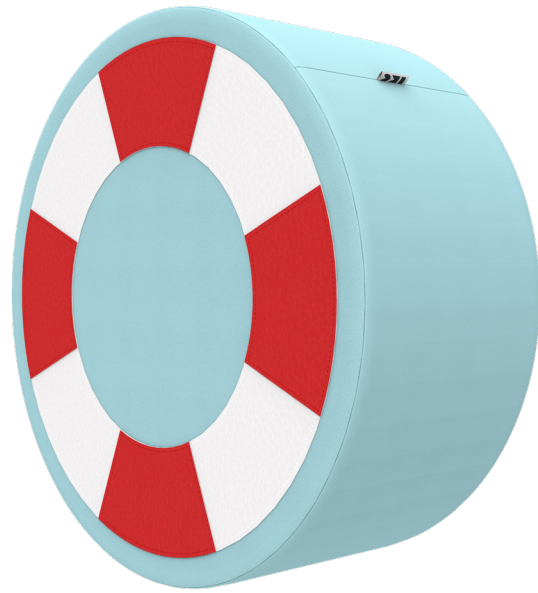

## Life buoy

Softplay Life buoy is a tough, durable softplay element in the shape of a Life buoy. Softplay Life buoy can be used to sit on, climb or play with and makes a great addition to any play corner.

### Softplay | Life buoy

| Article no. | Size HxWxD | Mounting      | Age          |  KG |  |
|-------------|------------|---------------|--------------|--|---|
| SP00053     | 46x46x22cm | free standing | 2 - 10 years | 1,7 KG   | PU, Sponge  |